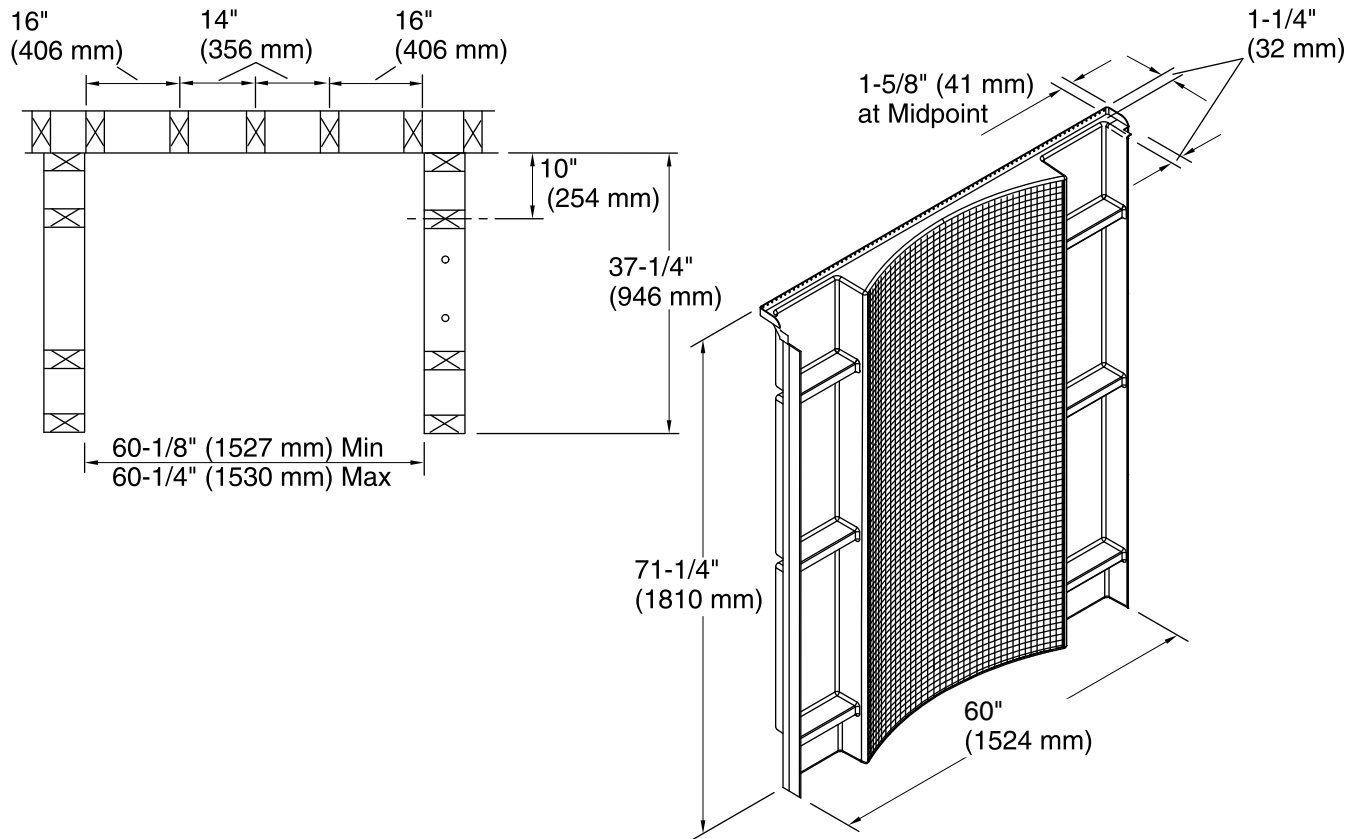

Features

- 60" Backwall
- Made from solid Vikrell material for strength, durability, and lasting beauty.
- High-gloss finish provides a smooth, shiny surface that is easy to clean.
- Install with 72245100 wallset and 72271100 shower base .

Color tiles intended for reference only.

Color	Code	Description
	0	White
	96	KOHLER Biscuit

Technical Information

All product dimensions are nominal.

Installation: Three-wall alcove

Maximum door height: 72" (1829 mm)

Maximum door width: 56-5/8" (1438 mm)

Notes

Install this product according to the installation instructions.

Measure your actual product for roughing-in details.